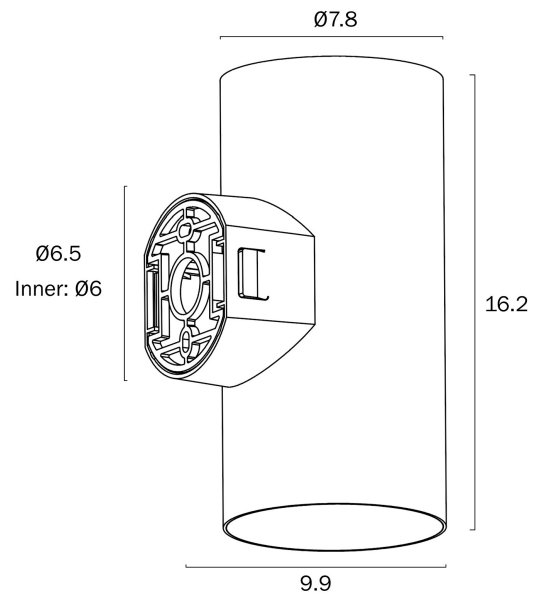

STINA UP-DOWN EXTERIOR LED WALL LIGHT

Note: Dimensions are only a guide and may vary due to manufacturing variations.

LIGHT SOURCE

Voltage Input

240V

Total Wattage (max)

18

Globe Type

LED integrated SMD

Globe / Light Source qty

2

Globe / Light Source included

Yes

Color Kelvin

3 CCT (2700k - 3000k - 4000k)

Color Temperature

Sand

PRODUCT DIMENSIONS

Fixture Weight (Kg)

0.3

Fixture Projection (cm)

9.9

Fixture Diameter (cm)

7.8