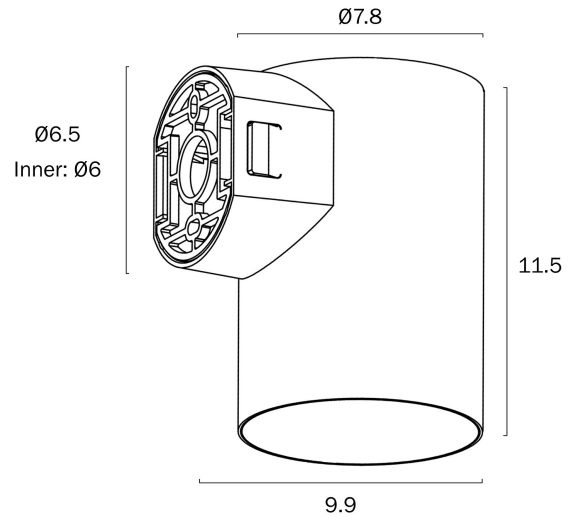

STINA SINGLE EXTERIOR LED WALL LIGHT

Note: Dimensions are only a guide and may vary due to manufacturing variations.

LIGHT SOURCE

Voltage Input

240V

Total Wattage (max)

9

Globe Type

LED integrated SMD

Globe / Light Source qty

1

Globe / Light Source included

Yes

Color Kelvin

3 CCT (2700k - 3000k - 4000k)

Color Temperature

Sand

PRODUCT DIMENSIONS

Fixture Weight (Kg)

0.25

Fixture Projection (cm)

9.9

Fixture Diameter (cm)

7.8