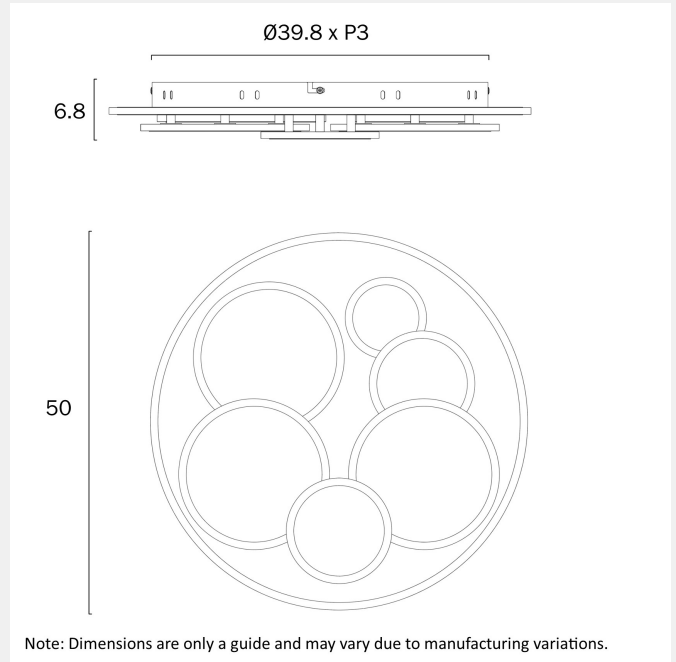

### LIGHT SOURCE

**Voltage Input**

240V

**Total Wattage (max)**

48

**Globe Type**

LED integrated SMD

**Globe / Light Source qty**

### PRODUCT DIMENSIONS

**Fixture Weight (Kg)**

4.9

## Fixture Projection (cm)

6.8

## Fixture Diameter (cm)

50