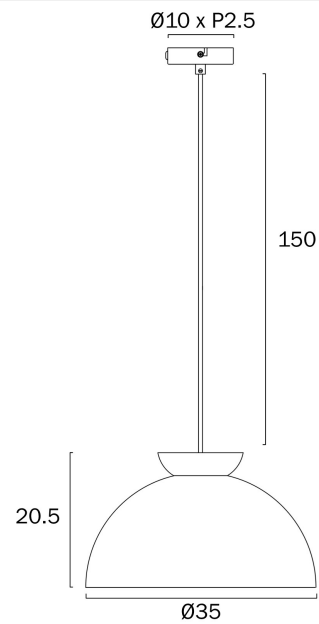

SOVIN 35CM PENDANT LIGHT LARGE

Note: Dimensions are only a guide and may vary due to manufacturing variations.

LIGHT SOURCE

Voltage Input

240V

Total Wattage (max)

25

Globe Type

Gloss

WARRANTY

Replacement Warranty

*3 Years

PRODUCT DIMENSIONS

Fixture Weight (Kg)

1.7

Fixture Diameter (cm)