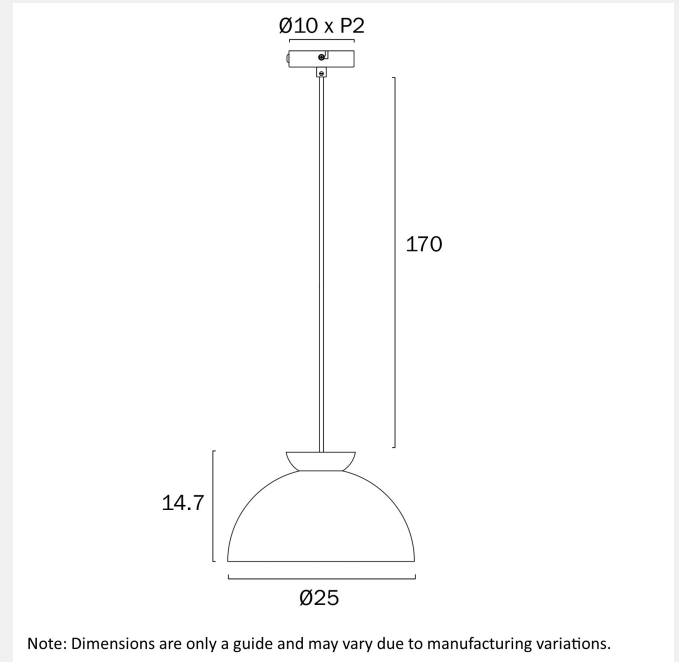

### LIGHT SOURCE

**Voltage Input**

240V

**Total Wattage (max)**

25

**Globe Type**

E14

**Globe / Light Source qty**

### PRODUCT DIMENSIONS

**Fixture Weight (Kg)**

1.05

**Fixture Diameter (cm)**

25

## Fixture Height (cm)

14.7