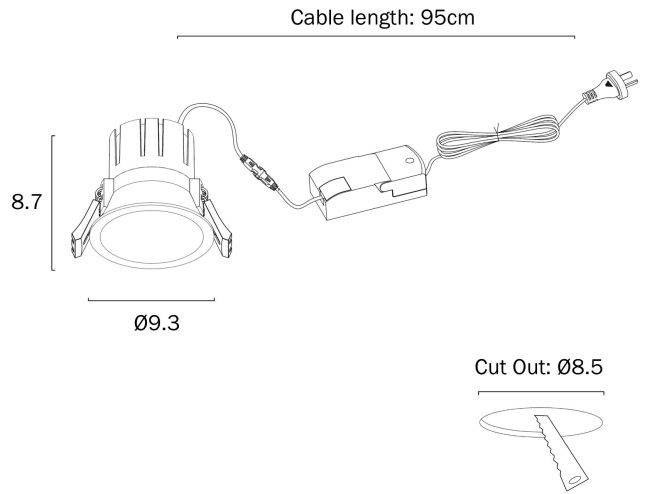

SOVA 93MM LED DOWNLIGHT DIMMABLE

Note: Dimensions are only a guide and may vary due to manufacturing variations.

LIGHT SOURCE

Voltage Input

240V

Total Wattage (max)

10

Wattage

>90

Surge Protection (Yes/No)

Yes

SPECIFICATIONS

Lead and Plug

Yes

IP rating

IP44 (room side)

Fixture Diameter (cm)

9.3

Fixture Height (cm)

8.7

Cut Out (cm)

8.5

Cable Length (cm)

95