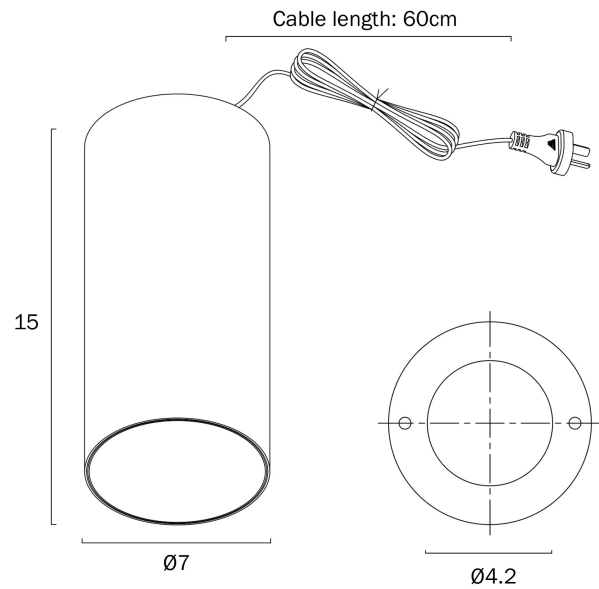

SOVA 70MM LED SURFACE MOUNTED DOWNLIGHT DIMMABLE

Note: Dimensions are only a guide and may vary due to manufacturing variations.

LIGHT SOURCE

Voltage Input

240V

Total Wattage (max)

10

Globe Type

Acrylic

Fixture Color

Dark Grey

PRODUCT DIMENSIONS

Fixture Weight (Kg)

0.5

Fixture Diameter (cm)

7

Fixture Height (cm)

15

Cable Length (cm)

60

WARRANTY

Replacement Warranty

*5 Years

OTHER