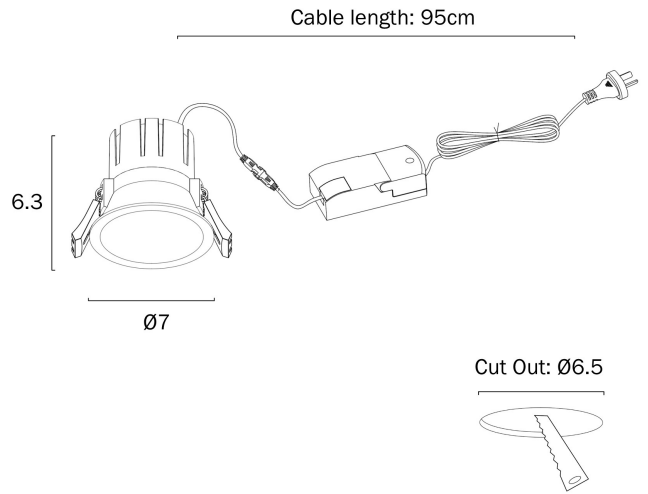

SOVA 70MM LED DOWNLIGHT DIMMABLE

Note: Dimensions are only a guide and may vary due to manufacturing variations.

LIGHT SOURCE

Voltage Input

240V

Total Wattage (max)

6

Globe Type

Acrylic

Fixture Color

Dark Grey, Black

PRODUCT DIMENSIONS

Fixture Weight (Kg)

0.3

Fixture Diameter (cm)

7

Fixture Height (cm)

6.3

Cut Out (cm)

6.5

Cable Length (cm)

95

WARRANTY

Replacement Warranty