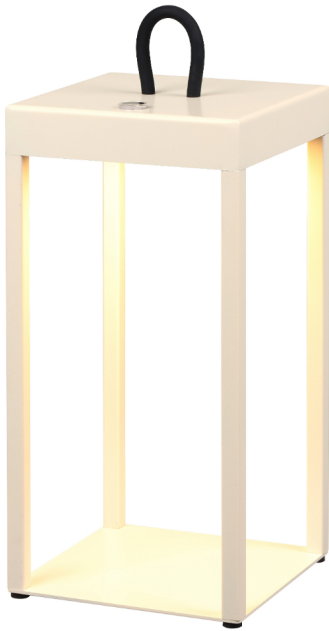

SOTRA LED RECHARGEABLE TABLE LAMP

Note: Dimensions are only a guide and may vary due to manufacturing variations.

LIGHT SOURCE

Voltage Input

240V

Total Wattage (max)

3

Globe Type

LED integrated SMD

Globe / Light Source qty

1

Globe / Light Source included

Yes

Color Kelvin

3000k

Color Temperature

Warm White

Dimmable

Touch

CRI (Color Rendering Index)

>80

Lumens

300

SPECIFICATIONS