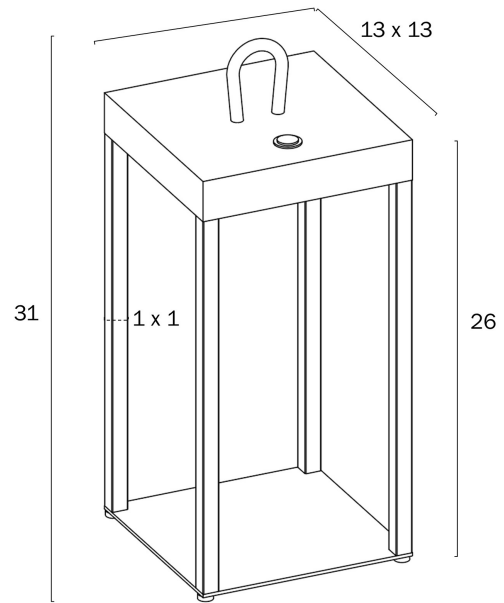

SOTRA LED RECHARGEABLE TABLE LAMP

Note: Dimensions are only a guide and may vary due to manufacturing variations.

LIGHT SOURCE

Voltage Input

240V

Total Wattage (max)

3

Globe Type