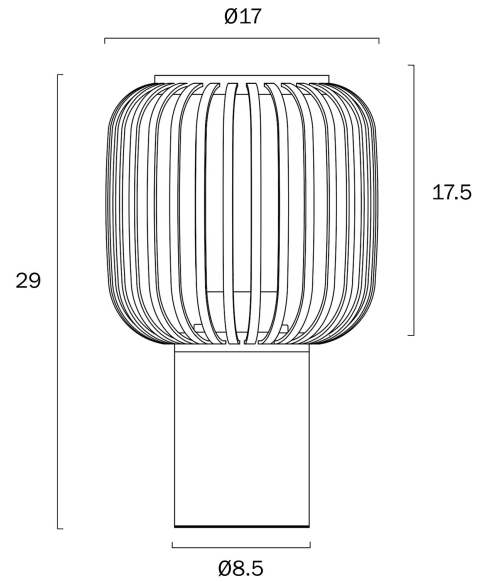

SORENS TABLE LAMP SMALL

Note: Dimensions are only a guide and may vary due to manufacturing variations.

LIGHT SOURCE

Voltage Input

240V

Total Wattage (max)

25

Globe Type

E27

Globe / Light Source qty

1

Globe / Light Source included

No

Dimmable

Globe Dependant

SPECIFICATIONS

Lead and Plug

Yes

Switch

Inline Switch

IP rating

IP20

Height Adjustable?

No

Fixture Weight (Kg)

0.7

Fixture Height (cm)

29

Fixture Diameter (cm)

17

Cable Length (cm)

180 (30+Inline Switch+150)