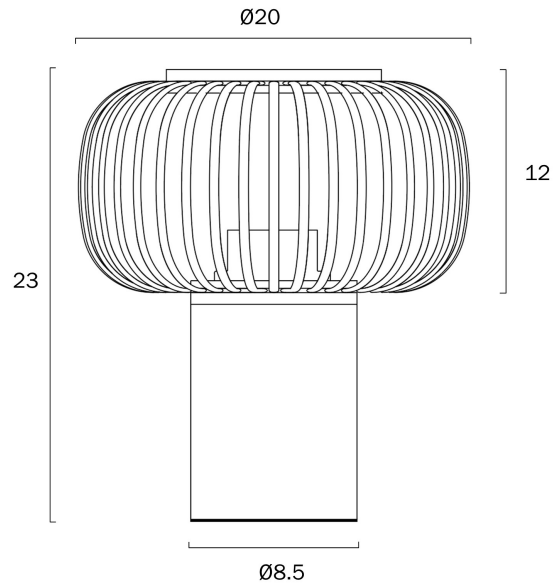

SORENS TABLE LAMP LARGE

Note: Dimensions are only a guide and may vary due to manufacturing variations.

LIGHT SOURCE

Voltage Input

240V

Total Wattage (max)

25

Globe Type

Lead and Plug

Yes

Switch

Inline Switch

IP rating

IP20

Height Adjustable?

No

Fixture Weight (Kg)

0.7

Fixture Height (cm)

23

Fixture Diameter (cm)

20

Cable Length (cm)

180 (30+Inline Switch+150)