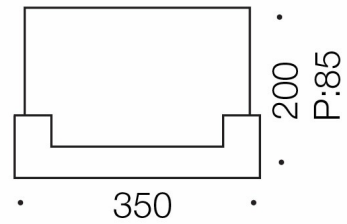

## SOLITA 35CM LED DIMMABLE WALL LIGHT

switched CCT

### LIGHT SOURCE

**Voltage Input**

240V

**Total Wattage (max)**

12

**Globe Type**

LED integrated SMD

**Globe / Light Source qty**

## PRODUCT DIMENSIONS

---

**Fixture Projection (cm)**

8.5

**Fixture Length (cm)**

35

**Fixture Width (cm)**

20