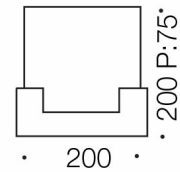

### LIGHT SOURCE

**Voltage Input**

240V

**Total Wattage (max)**

12

**Globe Type**

LED integrated SMD

**Globe / Light Source qty**

## PRODUCT DIMENSIONS

---

**Fixture Projection (cm)**

7.5

**Fixture Length (cm)**

20

**Fixture Width (cm)**

20