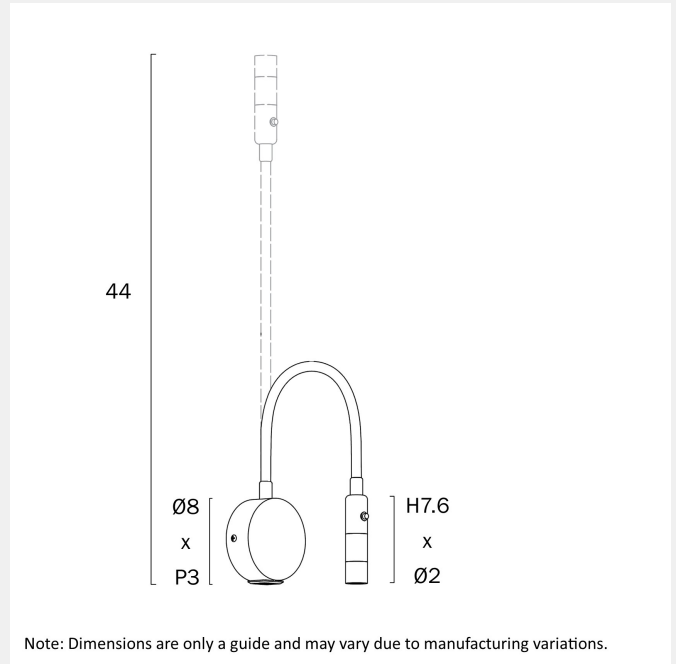

### LIGHT SOURCE

**Voltage Input**

240V

**Total Wattage (max)**

3

**Globe Type**

LED integrated SMD

**Globe / Light Source qty**

## PRODUCT DIMENSIONS

---

**Fixture Weight (Kg)**

0.3

**Fixture Length (cm)**

44

**Fixture Diameter (cm)**

2