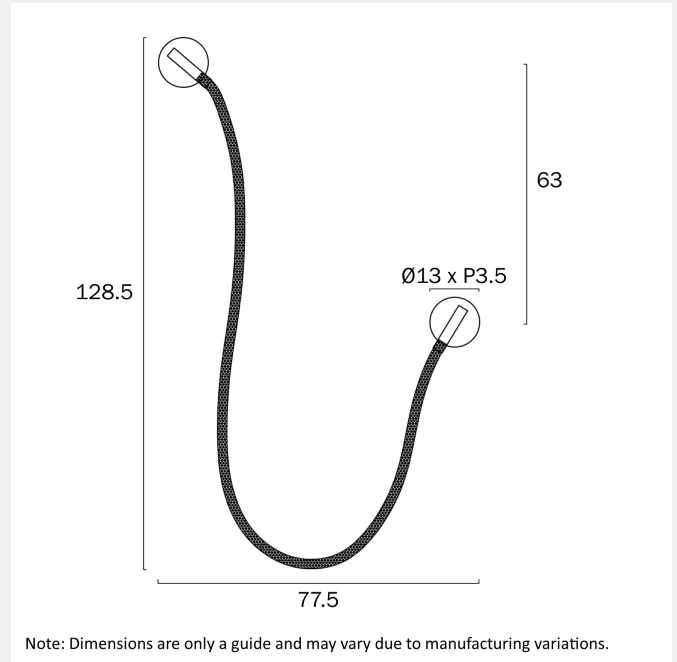

SOKE LED WALL LIGHT

LIGHT SOURCE

Voltage Input

240V

Total Wattage (max)

24

Globe Type

LED integrated SMD