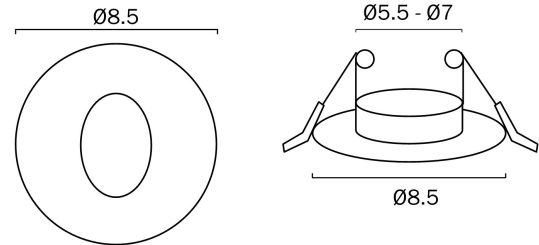

SNAP ROUND LED STAIR WALL LIGHT

Note: Dimensions are only a guide and may vary due to manufacturing variations.

LIGHT SOURCE

Voltage Input

240V

Total Wattage (max)

3

Globe Type

Polycarbonate

PRODUCT DIMENSIONS

Fixture Weight (Kg)

0.28

Fixture Diameter (cm)

8.5

Fixture Height (cm)

4.5