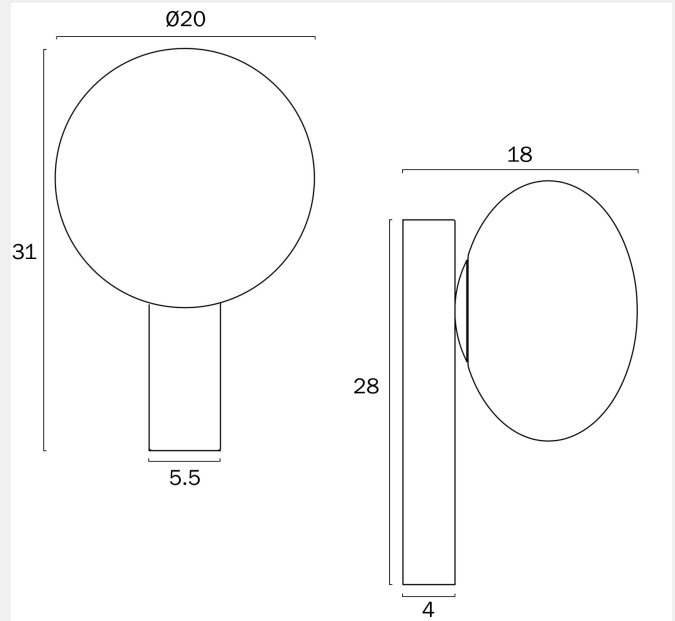

SKYLA TOUCH WALL LIGHT

Note: Dimensions are only a guide and may vary due to manufacturing variations.

LIGHT SOURCE

Voltage Input

240V

Total Wattage (max)

5

Globe Type

Fixture Weight (Kg)

0.74

Telbix.

Fixture Projection (cm)

18

Fixture Width (cm)

20

Fixture Height (cm)