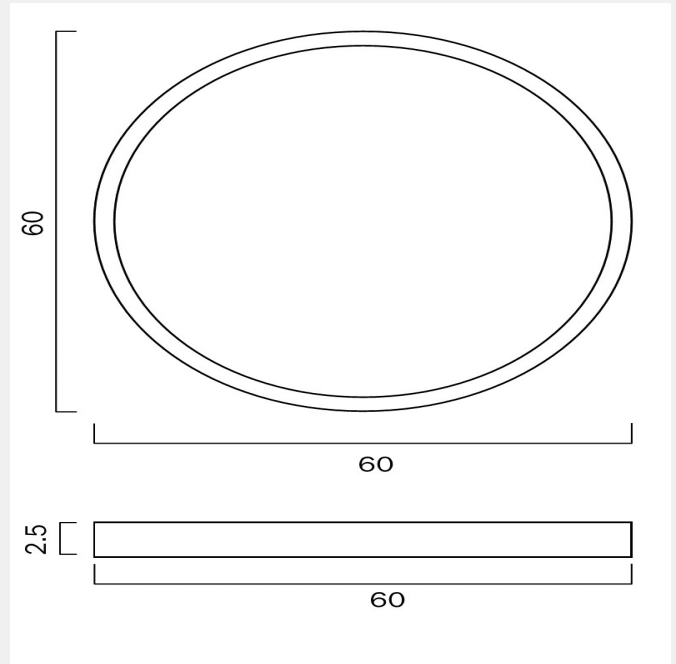

### LIGHT SOURCE

**Voltage Input**

240V

**Total Wattage (max)**

42

**Globe Type**

LED integrated SMD

**Globe / Light Source included**

## PRODUCT DIMENSIONS

---

**Fixture Weight (Kg)**

2.58

**Fixture Diameter (cm)**

60

**Fixture Projection (cm)**

2.5