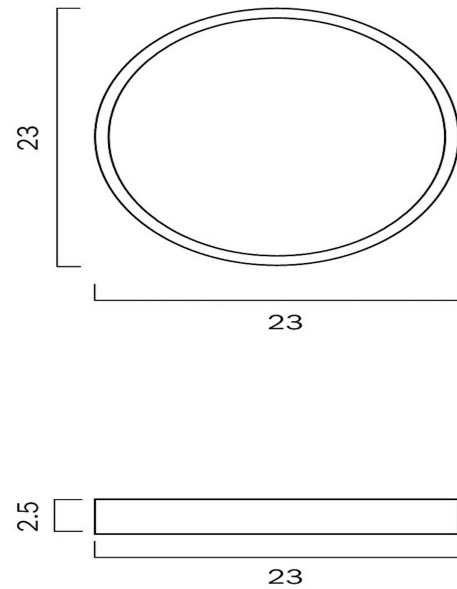

SKY 23CM 18W 3CCT LED OYSTER DIMMABLE CEILING LIGHT

LIGHT SOURCE

Voltage Input

240V

Total Wattage (max)

18

Globe Type

LED integrated SMD

Diffuser Material

Polycarbonate

PRODUCT DIMENSIONS

Fixture Weight (Kg)

0.42

Fixture Diameter (cm)

23

Fixture Projection (cm)