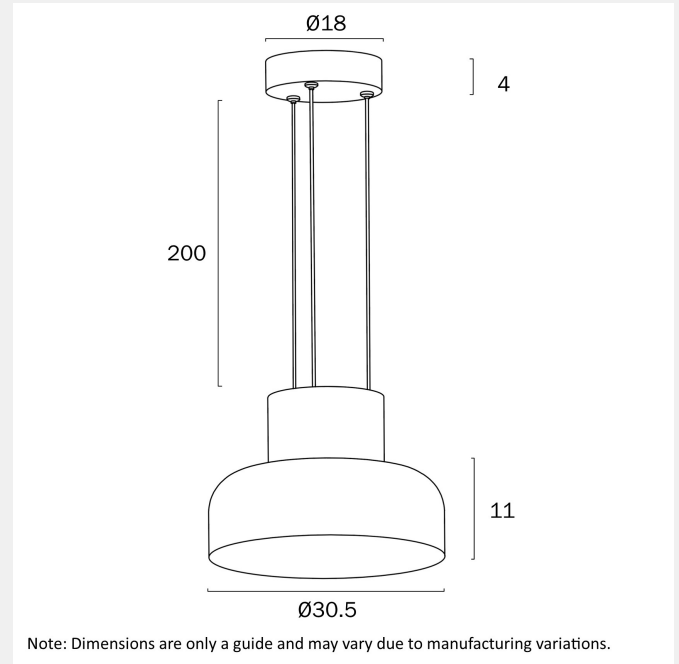

SKAPA LED PENDANT LIGHT

LIGHT SOURCE

Voltage Input

240V

Total Wattage (max)

20

Globe Type

LED integrated SMD

Fixture Finish

Gloss

WARRANTY

Replacement Warranty

*3 Years

PRODUCT DIMENSIONS

Fixture Weight (Kg)

1.22 to 5.93

Fixture Diameter (cm)

38

Fixture Height (cm)

11 (A), 9 (B), 25 (C), 31 (D)

Suspension Length (cm)

200

OTHER

Installation Required