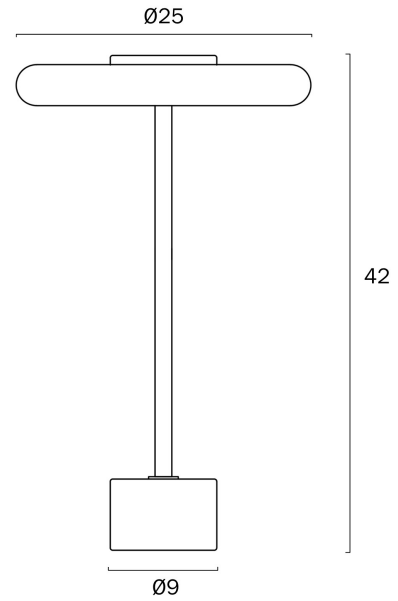

## SISBY LED TABLE LAMP

Note: Dimensions are only a guide and may vary due to manufacturing variations.

### LIGHT SOURCE

**Voltage Input**

240V

**Total Wattage (max)**

12

**Globe Type**

LED integrated SMD

**Globe / Light Source qty**

### PRODUCT DIMENSIONS

**Fixture Weight (Kg)**

1.7

**Fixture Height (cm)**

42

**telbix.**

**Fixture Diameter (cm)**

25