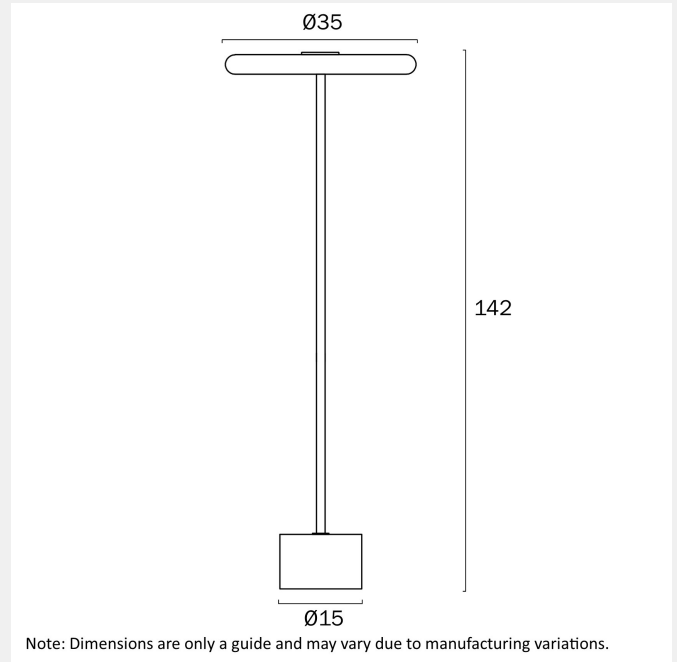

### LIGHT SOURCE

**Voltage Input**

240V

**Total Wattage (max)**

14

**Globe Type**

LED integrated SMD

**Globe / Light Source qty**

### PRODUCT DIMENSIONS

**Fixture Weight (Kg)**

6.2

## Fixture Diameter (cm)

35