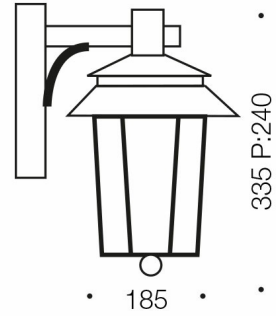

SILVAN EXTERIOR WALL LIGHT

LIGHT SOURCE

Voltage Input

240V

Total Wattage (max)

25

Globe Type

E27

Fixture Material

Metal,Glass

Fixture Finish

Brushed

PRODUCT DIMENSIONS

Fixture Weight (Kg)

1.6

Fixture Projection (cm)

24

Fixture Height (cm)

33.5

Fixture Width (cm)

18.5

WARRANTY

Replacement Warranty

*3 Years