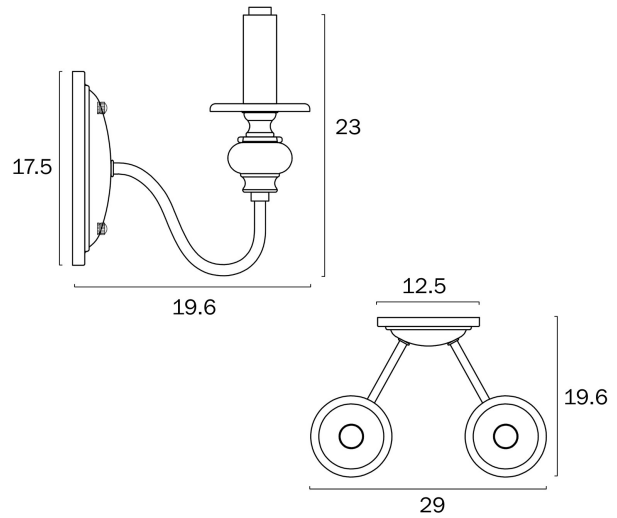

SIEDEL TWIN WALL LIGHT

Note: Dimensions are only a guide and may vary due to manufacturing variations.

LIGHT SOURCE

Voltage Input

240V

Total Wattage (max)

50

Wattage

Globe Dependant

SPECIFICATIONS

Lead and Plug

No

IP rating

IP20

Electrical Protection

CLASS I - HIGH VOLTAGE, EARTH REQUIRED

Polished

PRODUCT DIMENSIONS

Fixture Weight (Kg)

0.84

Fixture Projection (cm)

19.6-22.5

Fixture Width (cm)

29 or 35 (with shade)