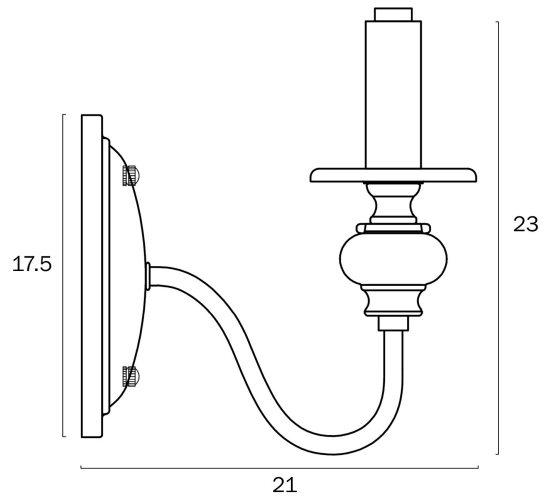

SIEDEL SINGLE WALL LIGHT

Note: Dimensions are only a guide and may vary due to manufacturing variations.

LIGHT SOURCE

Voltage Input

240V

Total Wattage (max)

25

Globe Type

E14

Globe / Light Source qty

1

Globe / Light Source included

No

Dimmable

Globe Dependant

SPECIFICATIONS

Fixture Weight (Kg)

0.52

Fixture Projection (cm)

21-25

Fixture Width (cm)

16

Fixture Height (cm)

23 or 35 (with shade)