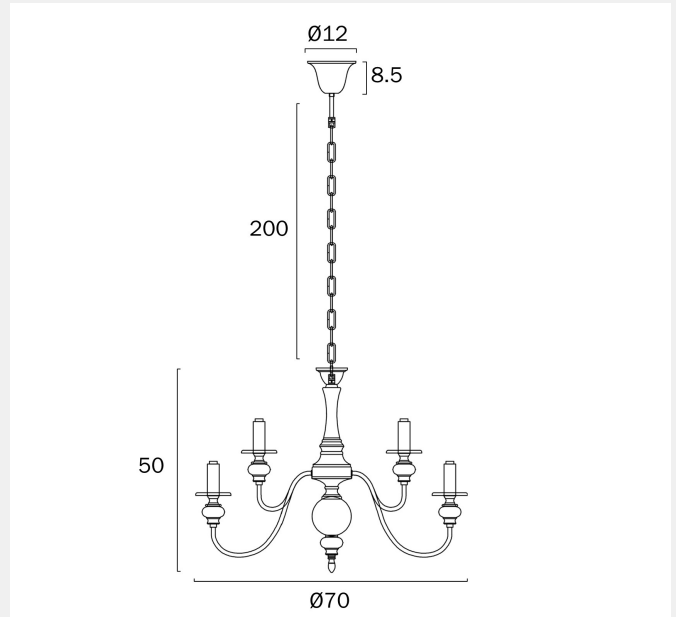

SIEDEL 9 PENDANT LIGHT

Note: Dimensions are only a guide and may vary due to manufacturing variations.

LIGHT SOURCE

Voltage Input

240V

Total Wattage (max)

225

Wattage

25

Globe Type

E14

Globe / Light Source qty

9

Globe / Light Source included

No

Dimmable

Globe Dependant

SPECIFICATIONS

Lead and Plug

No

IP rating

IP20

Suspension Type

Chain

3.2 or 4.28

Telbix.

Fixture Diameter (cm)

70 or 76 (with shade)

Fixture Height (cm)

50

Suspension Length (cm)

200