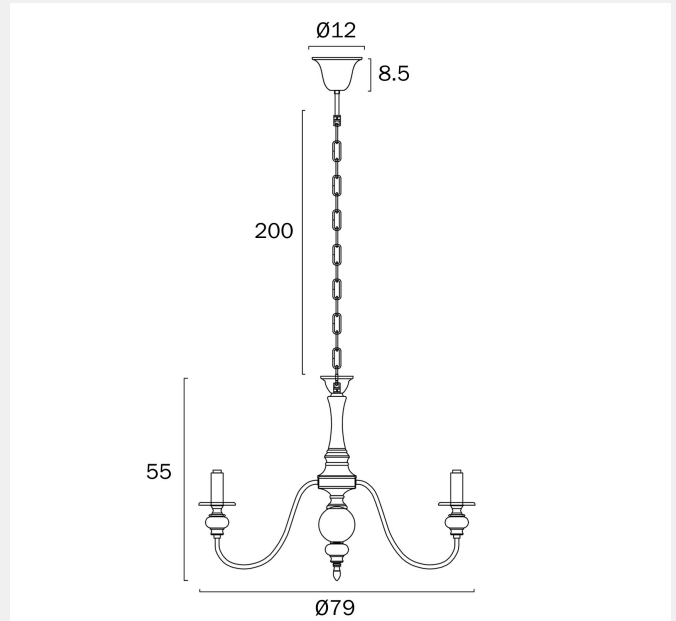

## SIEDEL 8 PENDANT LIGHT

Note: Dimensions are only a guide and may vary due to manufacturing variations.

### LIGHT SOURCE

**Voltage Input**

240V

**Total Wattage (max)**

200

**Wattage**

25

**Globe Type**

### PRODUCT DIMENSIONS

**Fixture Weight (Kg)**

3.9 or 4.86

## Fixture Diameter (cm)

79 or 86 (with shade)