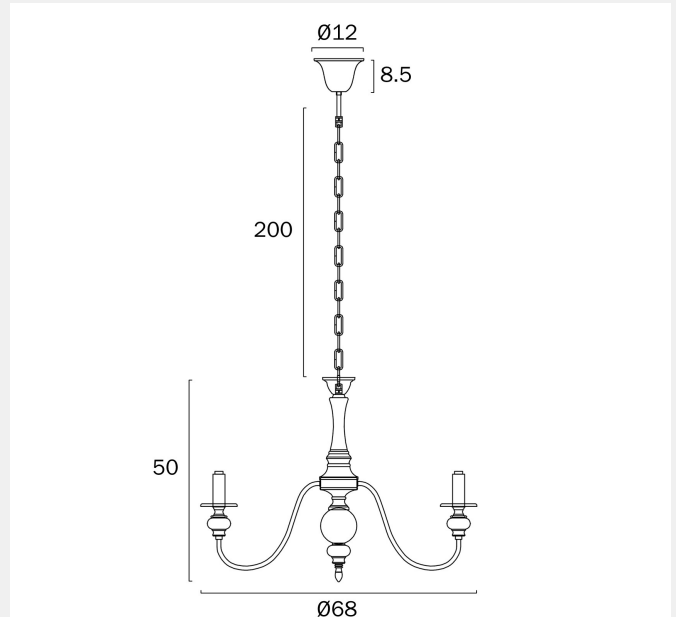

SIEDEL 6 PENDANT LIGHT

Note: Dimensions are only a guide and may vary due to manufacturing variations.

LIGHT SOURCE

Voltage Input

240V

Total Wattage (max)

150

Wattage

25

Globe Type

E14

Globe / Light Source qty

6

Globe / Light Source included

No

Dimmable

Globe Dependant

SPECIFICATIONS

Lead and Plug

No

IP rating

IP20

Suspension Type

Chain

2.9 or 3.62

Telbix.

Fixture Diameter (cm)

68 or 75 (with shade)

Fixture Height (cm)

50

Suspension Length (cm)

200