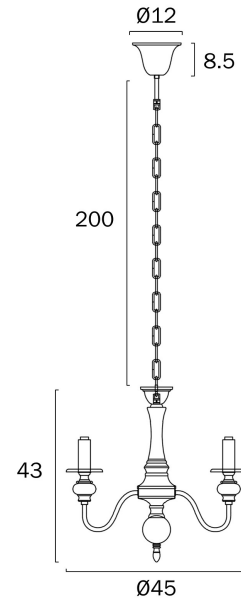

SIEDEL 5 PENDANT LIGHT

Note: Dimensions are only a guide and may vary due to manufacturing variations.

LIGHT SOURCE

Voltage Input

240V

Total Wattage (max)

125

Wattage

25

Globe Type

E14

Globe / Light Source qty

5

Globe / Light Source included

No

Dimmable

Globe Dependant

SPECIFICATIONS

Lead and Plug

No

IP rating

IP20

Suspension Type

Chain

2.5 or 3.1

Telbix.

Fixture Diameter (cm)

45 or 52 (with shade)

Fixture Height (cm)

43

Suspension Length (cm)

200