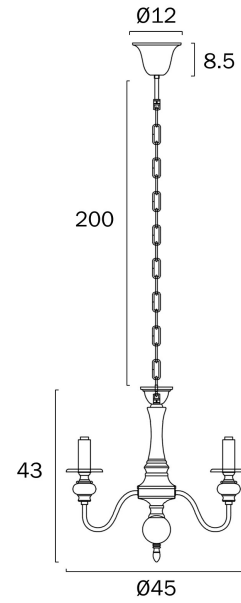

SIEDEL 3 PENDANT LIGHT

Note: Dimensions are only a guide and may vary due to manufacturing variations.

LIGHT SOURCE

Voltage Input

240V

Total Wattage (max)

75

Wattage

25

Globe Type

E14

Globe / Light Source qty

3

Globe / Light Source included

No

Dimmable

Globe Dependant

SPECIFICATIONS

Lead and Plug

No

IP rating

IP20

Suspension Type

Chain

2.2 or 2.56

Telbix.

Fixture Diameter (cm)

45 or 52 (with shade)

Fixture Height (cm)

43

Suspension Length (cm)

200