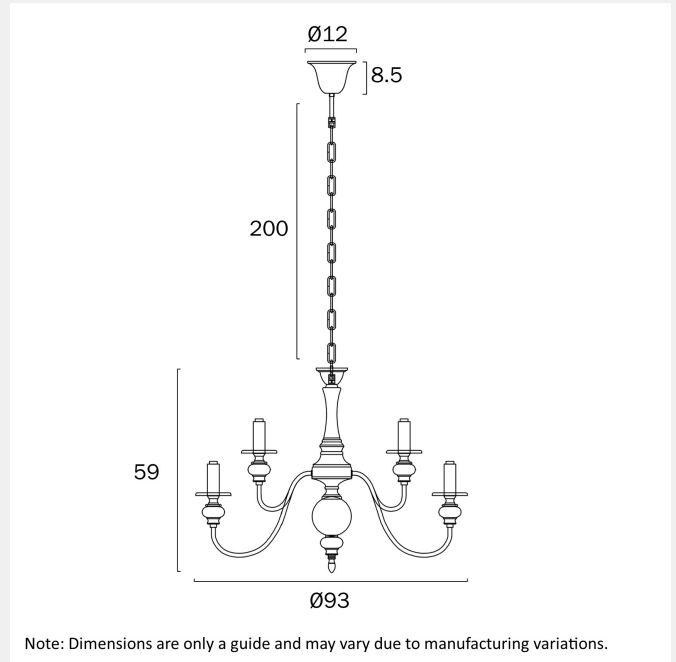

### LIGHT SOURCE

**Voltage Input**

240V

**Total Wattage (max)**

375

**Wattage**

25

**Globe Type**

### PRODUCT DIMENSIONS

**Fixture Weight (Kg)**

6.4 or 8.2