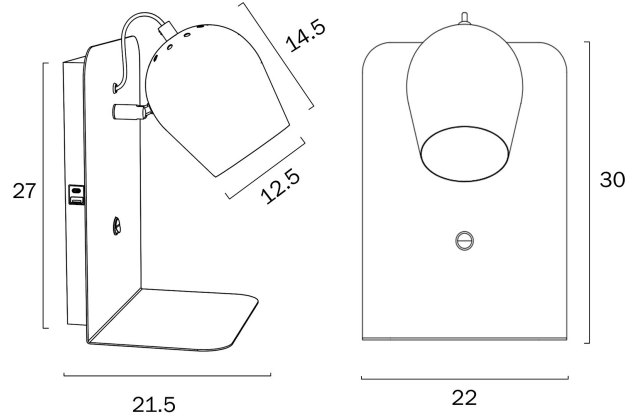

SHYN WALL LIGHT

Note: Dimensions are only a guide and may vary due to manufacturing variations.

LIGHT SOURCE

Voltage Input

240V

Total Wattage (max)

25

Globe Type

Iron

Fixture Finish

Satin

PRODUCT DIMENSIONS

Fixture Weight (Kg)

1.79

WARRANTY

Replacement Warranty