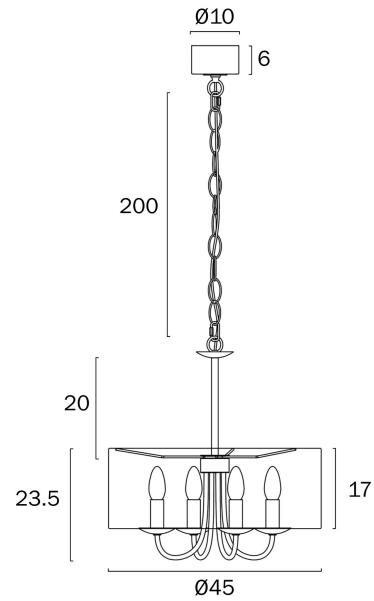

SHIRON 4 PENDANT LIGHT SMALL

Note: Dimensions are only a guide and may vary due to manufacturing variations.

LIGHT SOURCE

Voltage Input

240V

Total Wattage (max)

100

Wattage

Globe Dependant

SPECIFICATIONS

Lead and Plug

No

IP rating

IP20

Height Adjustable?

Yes

Matte,Plated

WARRANTY

Replacement Warranty

*3 Years

PRODUCT DIMENSIONS

Fixture Weight (Kg)

2.39

Fixture Diameter (cm)

45

Telbix.

Fixture Height (cm)

23.5

Fixture Length (cm)

45

Fixture Width (cm)

45