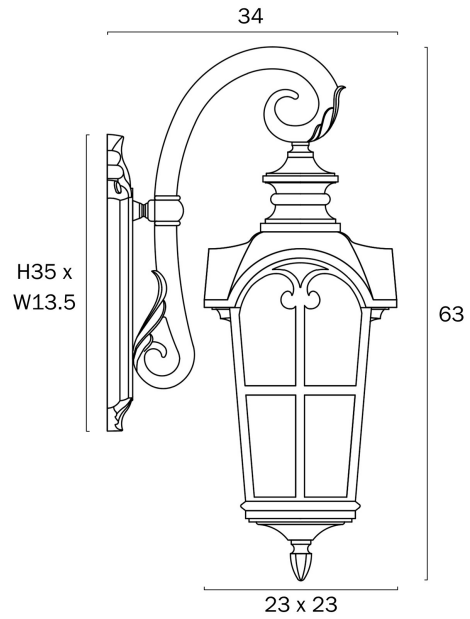

SHELTON EXTERIOR WALL LIGHT

Note: Dimensions are only a guide and may vary due to manufacturing variations.

LIGHT SOURCE

Voltage Input

240V

Total Wattage (max)

25

Globe Type

E27

Globe / Light Source qty

1

Globe / Light Source included

No

Dimmable

Globe Dependant

SPECIFICATIONS

COLOUR AND MATERIAL

Fixture Material

Aluminium,Glass

Fixture Finish

Sand

PRODUCT DIMENSIONS

Fixture Weight (Kg)

3.9

Fixture Projection (cm)

34

Fixture Height (cm)

63

Fixture Length (cm)

23

Fixture Width (cm)

23