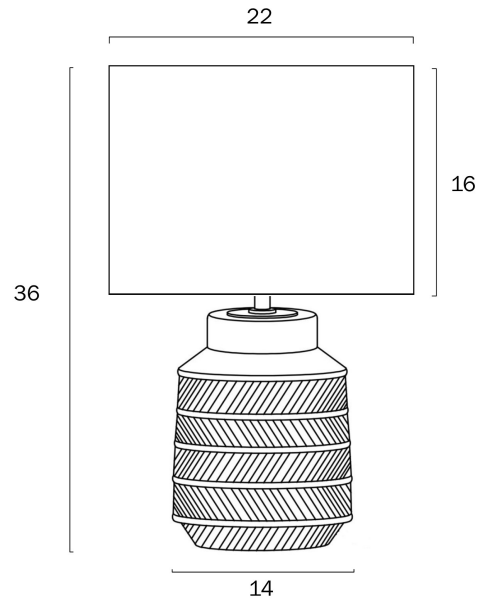

SHELBY CERAMIC TABLE LAMP

Note: Dimensions are only a guide and may vary due to manufacturing variations.

LIGHT SOURCE

Voltage Input

240V

Total Wattage (max)

25

Globe Type

COLOUR AND MATERIAL

Fixture Material

Fabric,Ceramic

Fixture Finish

Gloss

PRODUCT DIMENSIONS

Fixture Height (cm)

35

Fixture Diameter (cm)

22

Cable Length (cm)

180 (30+Inline Switch+150)

WARRANTY

Replacement Warranty

*3 Years

telbix.