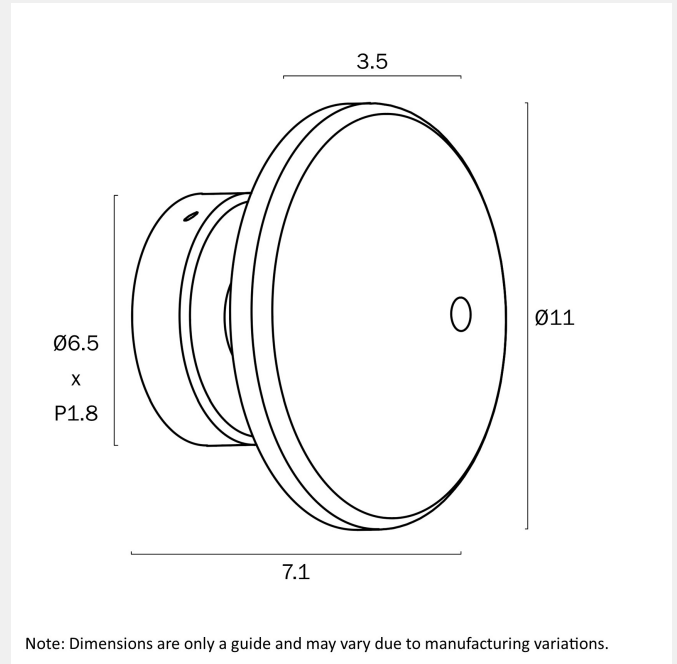

SHEA 24V EXTERIOR LED WALL LIGHT

LIGHT SOURCE

Voltage Input

24V

Total Wattage (max)

3

Globe Type

LED integrated COB

PRODUCT DIMENSIONS

Fixture Weight (Kg)

0.4

Fixture Projection (cm)

7.1

Fixture Height (cm)

11

Fixture Width (cm)