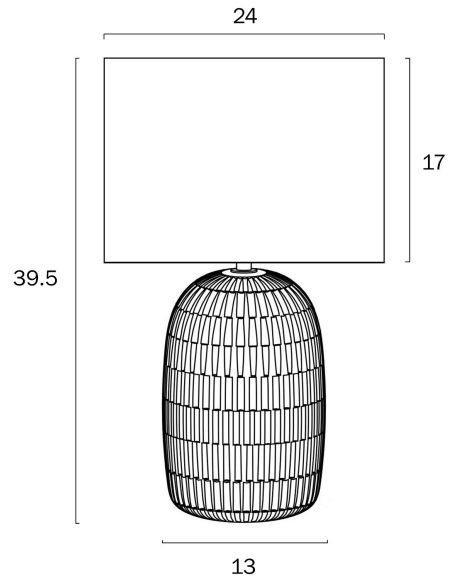

SEVIA CERAMIC TABLE LAMP

LIGHT SOURCE

Voltage Input

240V

Total Wattage (max)

25

Globe Type

E27

Globe / Light Source qty

1

Globe / Light Source included

No

Dimmable

Globe Dependant

SPECIFICATIONS

Lead and Plug

Fixture Material

Fabric,Ceramic

Fixture Finish

Gloss

PRODUCT DIMENSIONS

Fixture Height (cm)

40

Fixture Diameter (cm)