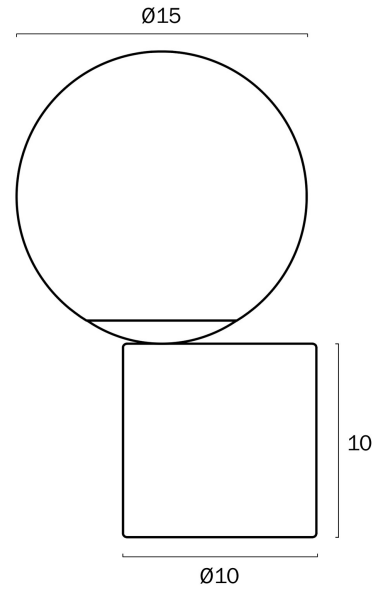

SETRA TOUCH TABLE LAMP

Note: Dimensions are only a guide and may vary due to manufacturing variations.

LIGHT SOURCE

Voltage Input

240V

Total Wattage (max)

5

Globe Type

telbix.

Fixture Height (cm)

25

Fixture Diameter (cm)

15

Cable Length (cm)

180

WARRANTY