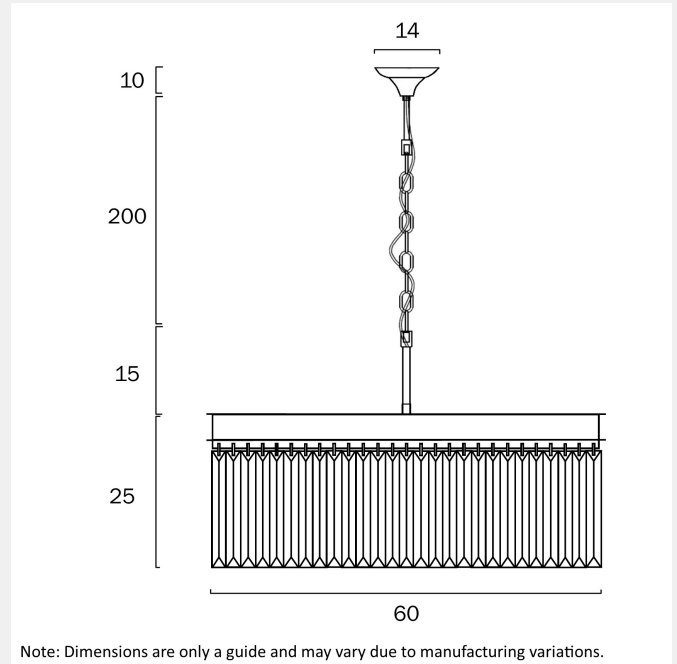

SERENE 6 PENDANT LIGHT

LIGHT SOURCE

Voltage Input

240V

Total Wattage (max)

150

Wattage

25

Globe Type

E14

Globe / Light Source qty

6

Globe / Light Source included

No

Dimmable

Globe Dependant

SPECIFICATIONS

Lead and Plug

No

IP rating

IP20

Suspension Type

Chain

Height Adjustable?

WARRANTY

Replacement Warranty

*3 Years

PRODUCT DIMENSIONS

Fixture Diameter (cm)

60

Fixture Height (cm)

40