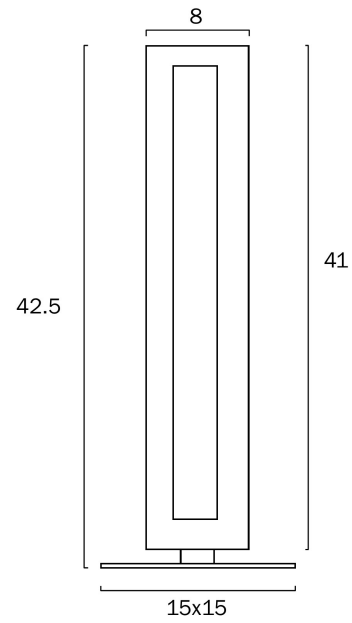

SERANO II LED TABLE LAMP

Note: Dimensions are only a guide and may vary due to manufacturing variations.

LIGHT SOURCE

Voltage Input

240V

Total Wattage (max)

9

Globe Type

LED integrated SMD

Globe / Light Source qty

1

Globe / Light Source included

Yes

Color Kelvin

3000k

Color Temperature

Electrical Protection

CLASS II - DOUBLE INSULATED, EARTH NOT REQUIRED

Current Output (mA)

185

COLOUR AND MATERIAL

Fixture Material

Aluminium,Acrylic

PRODUCT DIMENSIONS

Fixture Weight (Kg)

1.2

Telbix.

Fixture Height (cm)

42.5

Fixture Length (cm)

15

Cable Length (cm)