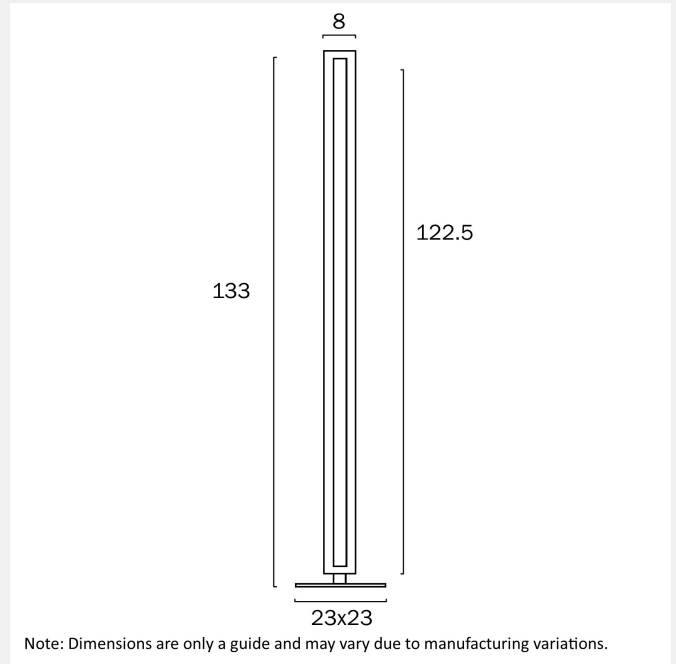

SERANO II LED FLOOR LAMP

LIGHT SOURCE

Voltage Input

240V

Total Wattage (max)

30

Globe Type

LED integrated SMD

1500

COLOUR AND MATERIAL

Fixture Material

Aluminium,Acrylic

PRODUCT DIMENSIONS

Fixture Weight (Kg)

4.4

Telbix.

Fixture Height (cm)

132

Fixture Length (cm)

23

Cable Length (cm)

200

WARRANTY

Replacement Warranty