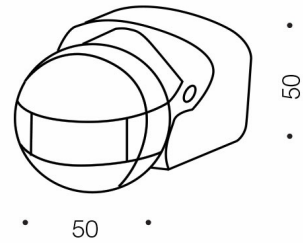

PIR SENSOR CEILING/WALL MOUNT

LIGHT SOURCE

Voltage Input

240V

Total Wattage (max)

1000

Dimmable

No

SPECIFICATIONS

Lead and Plug

No

IP rating

IP44

Mounting

Surface

COLOUR AND MATERIAL

Fixture Material

Polycarbonate

Fixture Color

Black

PRODUCT DIMENSIONS

Fixture Weight (Kg)

0.18

Fixture Height (cm)

6.7

Fixture Length (cm)

10

Fixture Width (cm)

8.5

WARRANTY

Replacement Warranty

*3 Years

OTHER

Installation Required

Yes (by Licensed Electrician only)