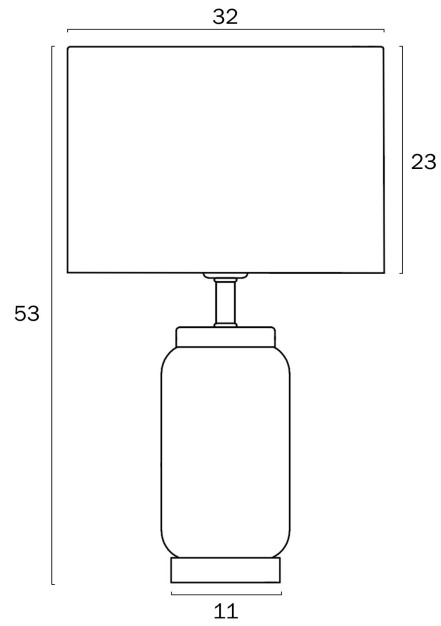

SENECA TABLE LAMP

Note: Dimensions are only a guide and may vary due to manufacturing variations.

LIGHT SOURCE

Voltage Input

240V

Total Wattage (max)

25

Globe Type

Fixture Weight (Kg)

1.55

Fixture Height (cm)

53

Fixture Diameter (cm)

32

Cable Length (cm)

180 (30+Inline Switch+150)