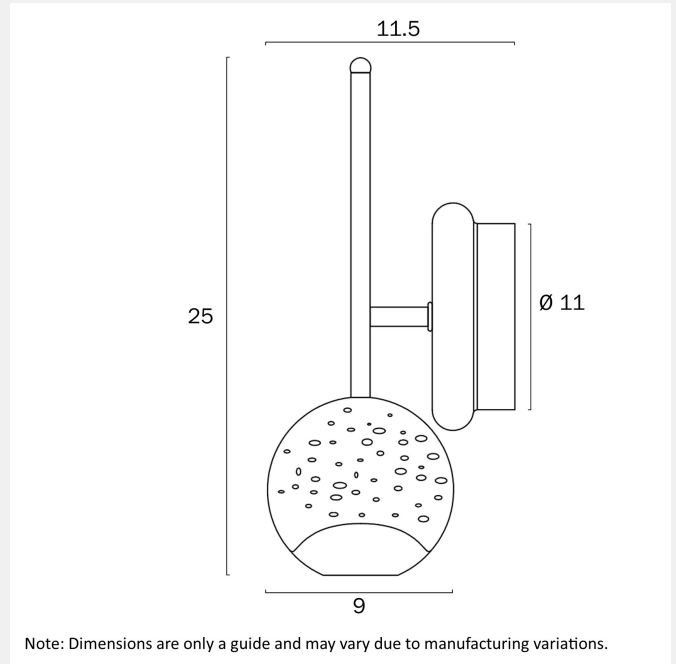

SEGOVIA LED WALL LIGHT

Note: Dimensions are only a guide and may vary due to manufacturing variations.

LIGHT SOURCE

Voltage Input

240V

Total Wattage (max)

5

Globe Type

LED integrated SMD

Globe / Light Source qty

1

Globe / Light Source included

Yes

Color Kelvin

3000k

Color Temperature

Fixture Weight (Kg)

1.3

Telbix.

Fixture Projection (cm)

11.5

Fixture Width (cm)

9

Fixture Height (cm)