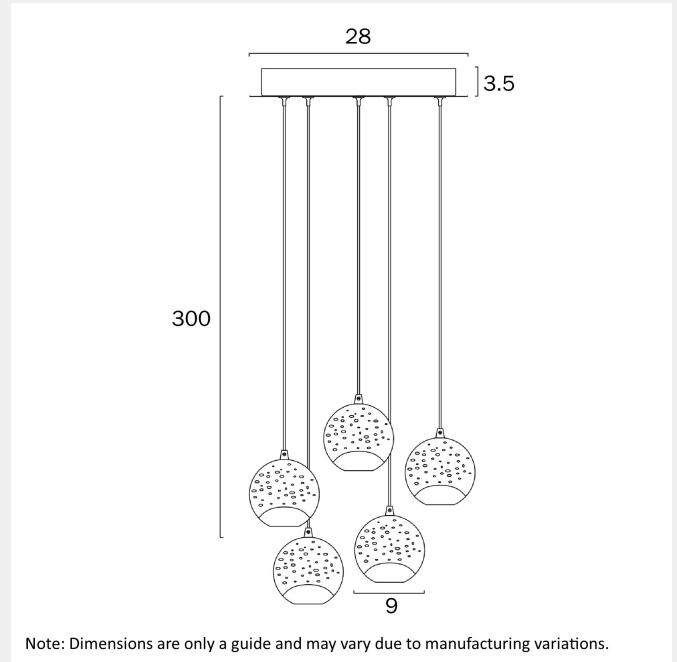

SEGOVIA 5 LED PENDANT LIGHT

LIGHT SOURCE

Voltage Input

240V

Total Wattage (max)

25

Wattage

5

Globe Type

LED integrated SMD

Globe / Light Source qty

5

Globe / Light Source included

Yes

Color Kelvin

3000k

Color Temperature

Warm White

Dimmable

No

Lumens

1540

CRI (Color Rendering Index)

>80

SPECIFICATIONS

Lead and Plug

No

IP rating

IP20

Suspension Type

Break Wire

Height Adjustable?

Yes

Raked Ceiling Compatible

Yes

Mounting

Surface

Electrical Protection

CLASS I - HIGH VOLTAGE, EARTH REQUIRED

COLOUR AND MATERIAL

Fixture Material

Glass,Stainless Steel,Zinc Alloy,Iron