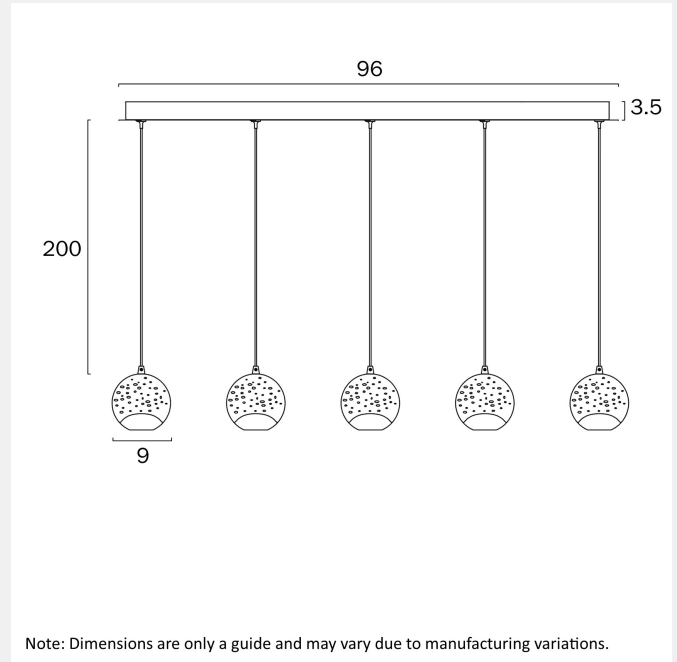

SEGOVIA 5 LED BAR PENDANT LIGHT

LIGHT SOURCE

Voltage Input

240V

Total Wattage (max)

25

Wattage

5

Globe Type

LED integrated SMD

Globe / Light Source qty

5

Globe / Light Source included

Yes

Color Kelvin

3000k

Color Temperature

Warm White

Dimmable

No

Lumens

1540

CRI (Color Rendering Index)

>80

SPECIFICATIONS

Lead and Plug

No

IP rating

IP20

Suspension Type

Break Wire

Height Adjustable?

Yes

Raked Ceiling Compatible

Yes

Mounting

Surface

Electrical Protection

CLASS I - HIGH VOLTAGE, EARTH REQUIRED

COLOUR AND MATERIAL

Fixture Material

Glass,Stainless Steel,Zinc Alloy,Iron