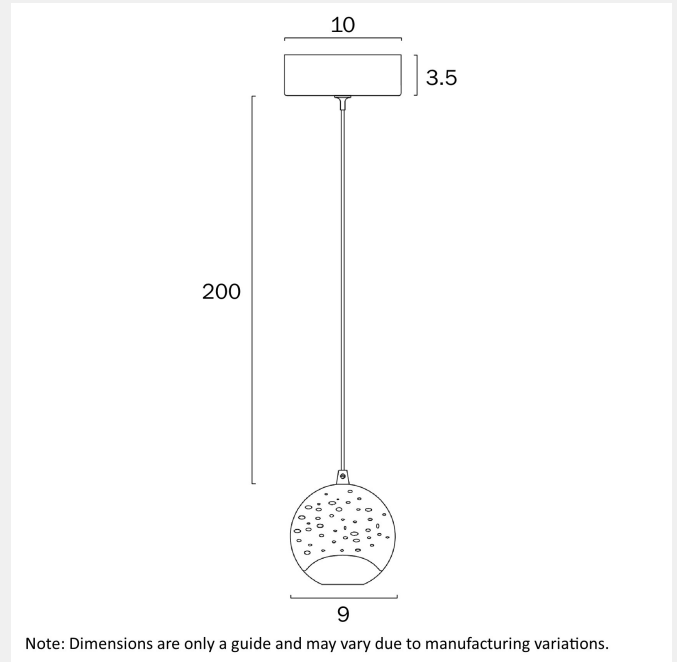

SEGOVIA 1 LED PENDANT LIGHT

LIGHT SOURCE

Voltage Input

240V

Total Wattage (max)

5

Globe Type

LED integrated SMD

PRODUCT DIMENSIONS

Fixture Weight (Kg)

0.95

Fixture Diameter (cm)

9

Fixture Height (cm)

9

Fixture Width (cm)