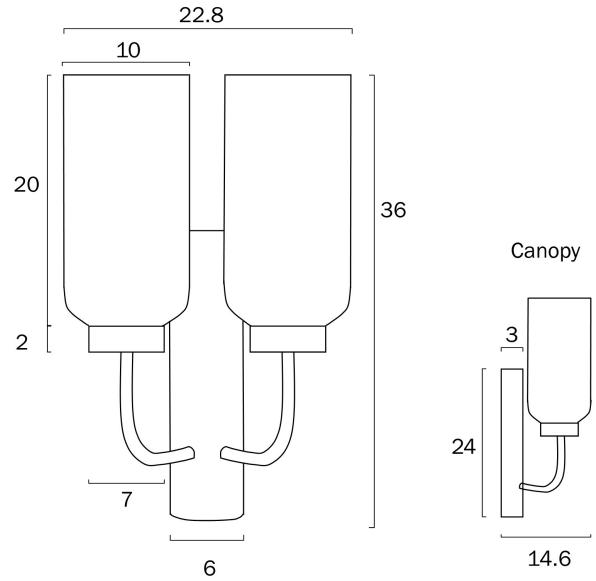

## SEBRING WALL LIGHT

Note: Dimensions are only a guide and may vary due to manufacturing variations.

### LIGHT SOURCE

**Voltage Input**

240V

**Total Wattage (max)**

50

**Wattage**

25

**Globe Type**

### PRODUCT DIMENSIONS

**Fixture Weight (Kg)**

1

**Fixture Projection (cm)**

17

**Fixture Length (cm)**

26

**Fixture Height (cm)**