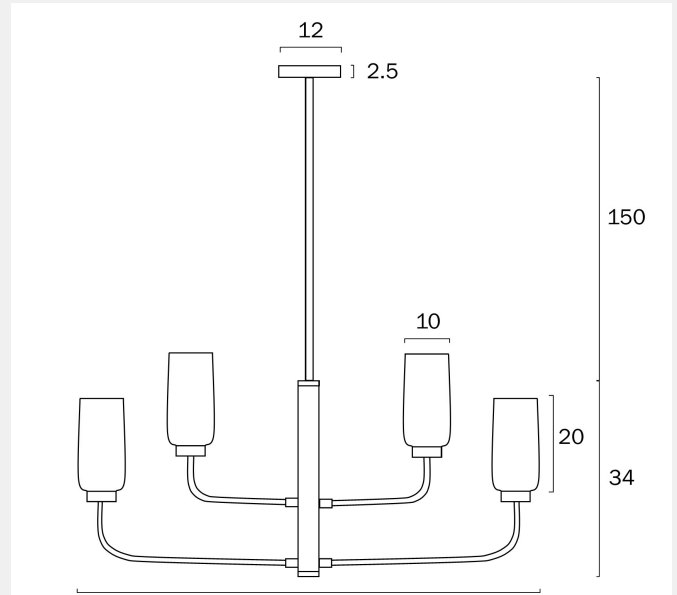

## SEBRING 8 PENDANT LIGHT

Note: Dimensions are only a guide and may vary due to manufacturing variations.

### LIGHT SOURCE

**Voltage Input**

240V

**Total Wattage (max)**

200

**Wattage**

25

**Globe Type**

### SPECIFICATIONS

**Lead and Plug**

No

**IP rating**

IP20

**Suspension Type**

Rod (1x300)+(2x600)

**Height Adjustable?**

## PRODUCT DIMENSIONS

---

**Fixture Weight (Kg)**

6.2

**Fixture Diameter (cm)**

85

**Fixture Height (cm)**

48