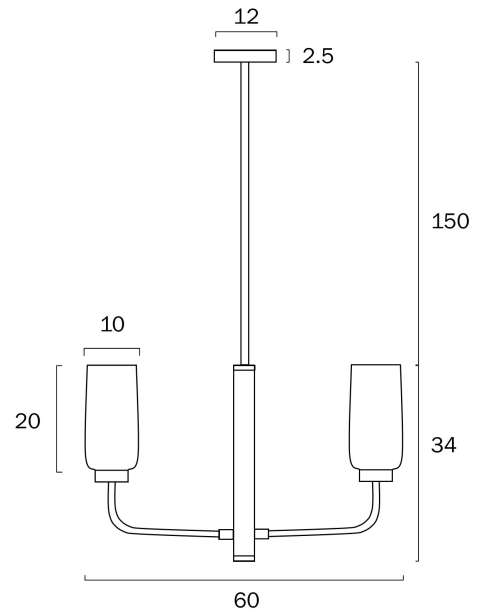

SEBRING 4 PENDANT LIGHT

Note: Dimensions are only a guide and may vary due to manufacturing variations.

LIGHT SOURCE

Voltage Input

240V

Total Wattage (max)

100

Wattage

Globe Dependant

SPECIFICATIONS

Lead and Plug

No

IP rating

IP20

Suspension Type

Rod (1x300)+(2x600)

Replacement Warranty

*3 Years

PRODUCT DIMENSIONS

Fixture Weight (Kg)

3

Fixture Diameter (cm)

60

Fixture Height (cm)